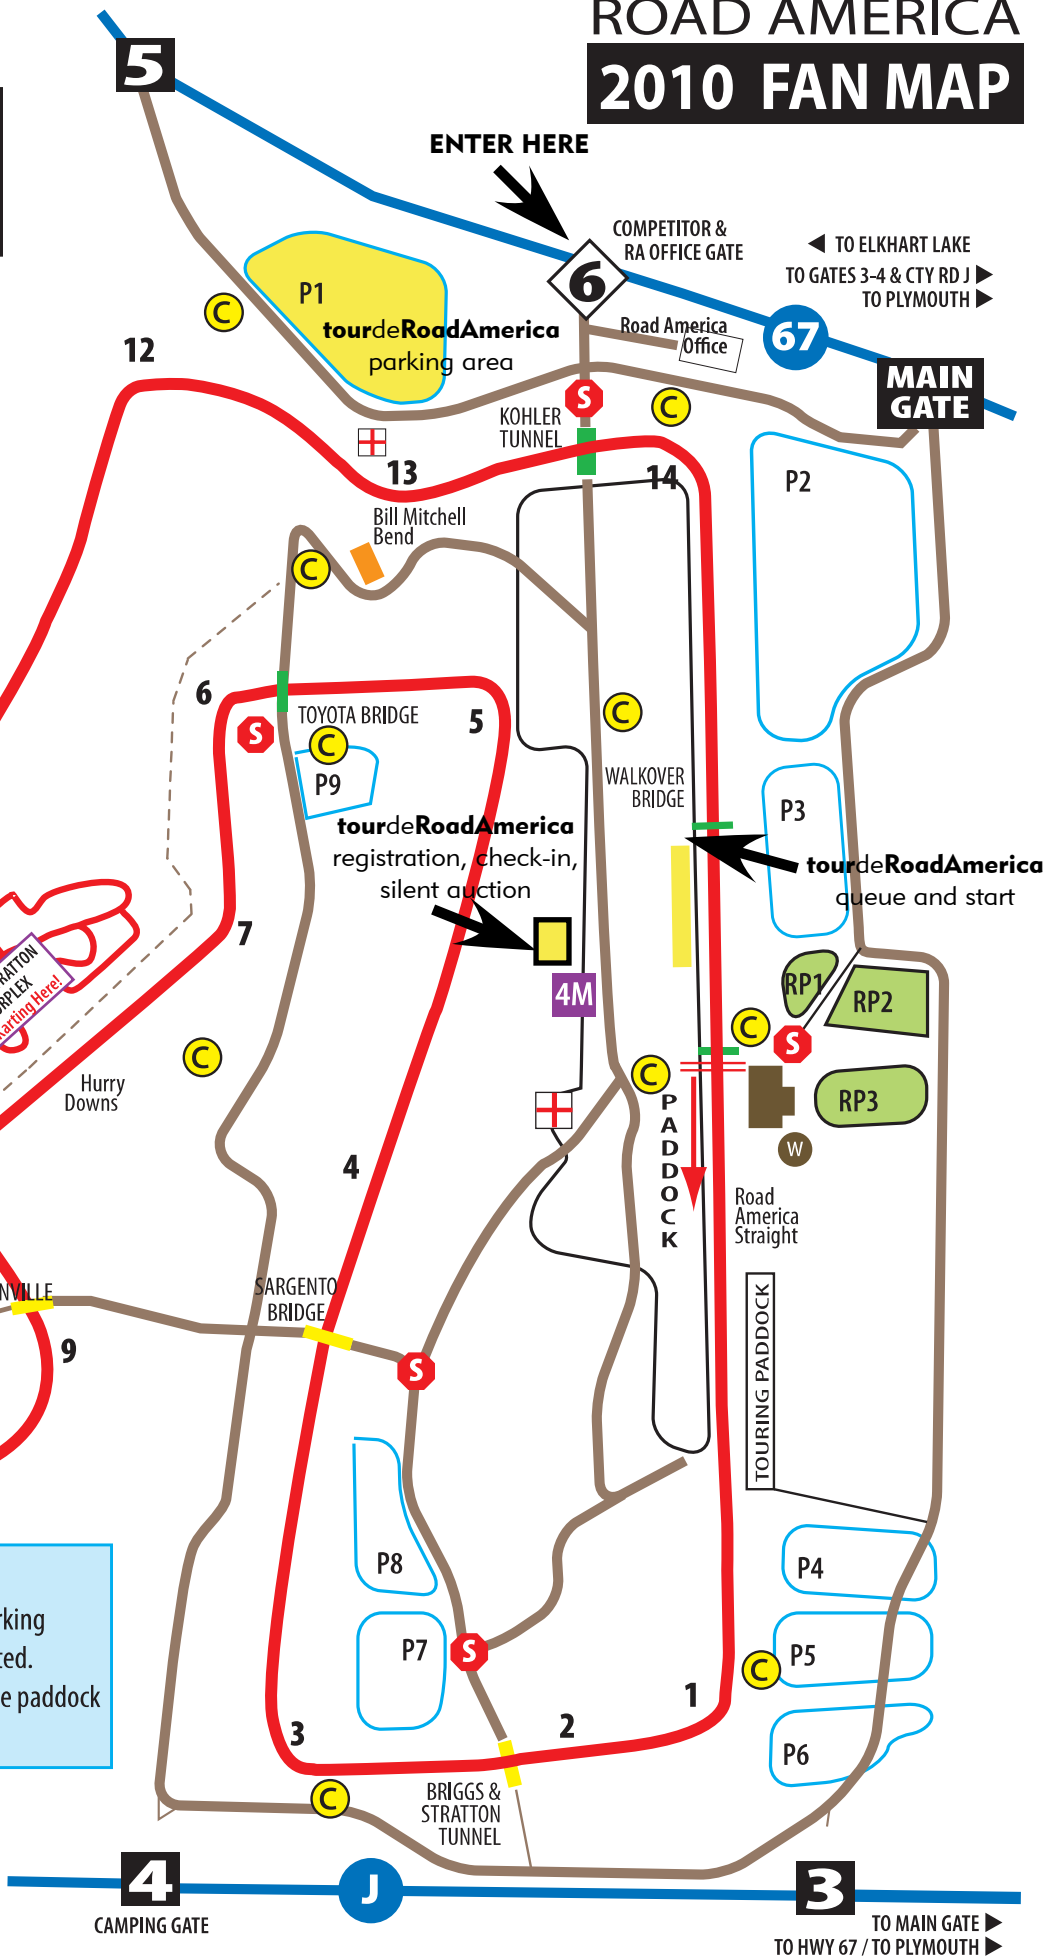

ROAD AMERICA 2010 FAN MAP

KEY

- # Spectator Gates
- P# General Parking
- RP# Reserved Parking
- 4M 4 Mile Merchant
- C Concession Stands
- S Security Check Point
- First Aid
- Pedestrian Bridge/Tunnel
- Traffic Bridge / Tunnel
- VIP / Media Tower
- W Winner's Circle
- Road America Center

PARKING
Spectators may park in designated parking areas or around the facility unless posted. Spectator parking is NOT allowed in the paddock or in reserved lots near the VIP Tower.

4
CAMPING GATE

J

3
TO MAIN GATE ►
TO HWY 67 / TO PLYMOUTH ►